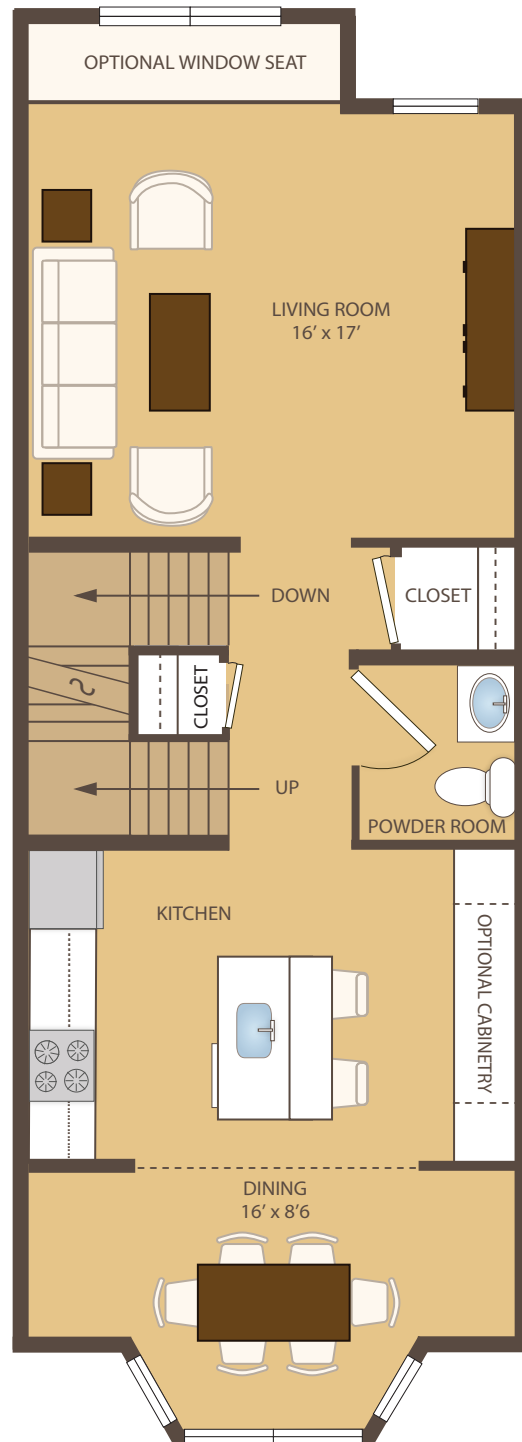

SELECTIVE? You're in your element.

Auburn  
FIRST FLOOR

TOWNHOME  
1967 sq. ft. | 2 BR 2.5 BA

SELECTIVE? You're in your element.

Auburn  
SECOND FLOOR

TOWNHOME  
1967 sq. ft. | 2 BR 2.5 BA

SELECTIVE? You're in your element.

Auburn  
THIRD FLOOR

TOWNHOME  
1967 sq. ft. | 2 BR 2.5 BA