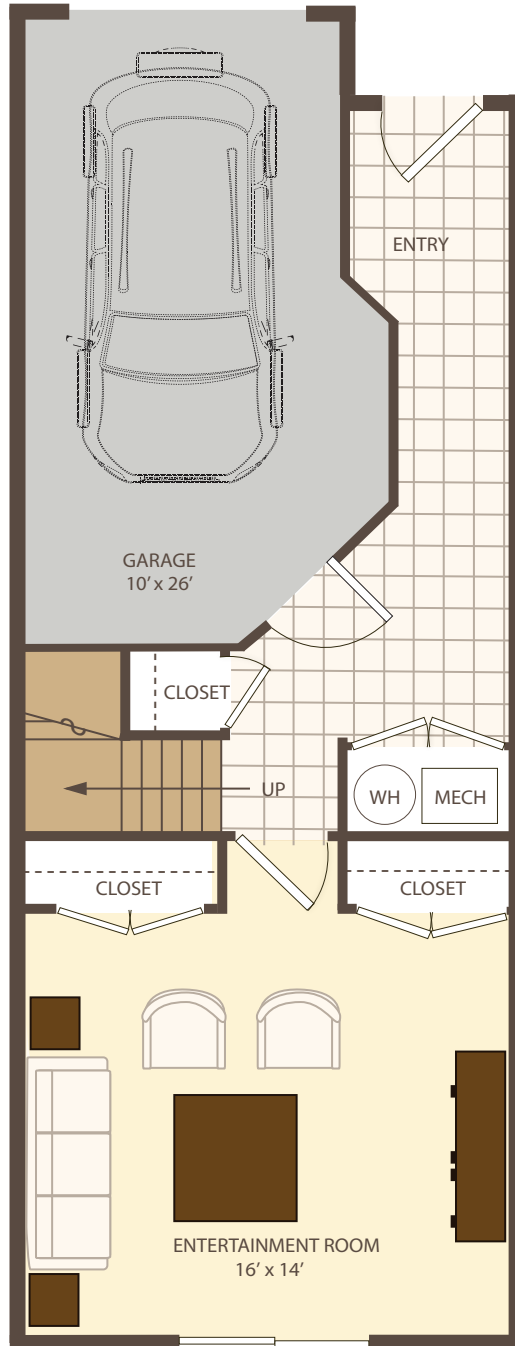

SELECTIVE? You're in your element.

Auburn  
FIRST FLOOR

TOWNHOME  
1967 sq. ft. | 2 BR 2.5 BA

SELECTIVE? You're in your element.

Auburn  
SECOND FLOOR

TOWNHOME  
1967 sq. ft. | 2 BR 2.5 BA

SELECTIVE? You're in your element.

Auburn  
THIRD FLOOR

TOWNHOME  
1967 sq. ft. | 2 BR 2.5 BA